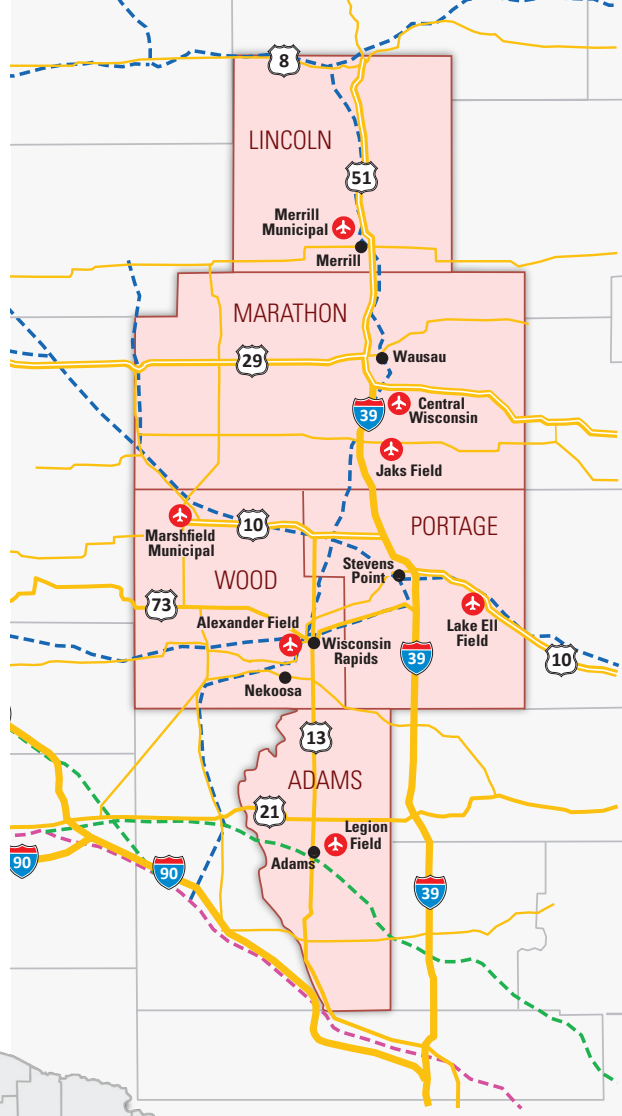

Welcome to the Centergy Region of Wisconsin

A beautiful, vibrant place to call home

CENTERGY

Central WI Alliance for Economic Development

Abundant recreation, great living, and warm, friendly people

The Centergy Region offers an extraordinary lifestyle that has made our area a popular destination for outdoor recreation and vacations.

Central WI Alliance for Economic Development

A remarkably diverse business environment with deep resources

The Centergy Region offers a broad array of business resources. Whether you are looking for an Entrepreneurial Training Program, a list of available sites and buildings, or a robust workforce, the Centergy Region should be the first place you look. Combined with thoughtful planning and business support, that has allowed our region to achieve a remarkable degree of diversity in the industries that populate our business community. Not only has that diversity produced an unusually healthy economy -- it has created built-in resilience that has helped us weather tough economic times and prosper when the state and nation's economy is doing well.

Big business, small business, and entrepreneurs thrive in the Centergy Region.

Central Wisconsin puts you in the center of North America

The Centergy Region of Wisconsin is in the very heart of the state, which also puts our area right in the middle of the state's transportation network.

Highway access to our region is extraordinary. In addition to Interstate 39, a route that connects Wisconsin to the world, people rely upon divided U.S. 51 and Wisconsin 29 to connect to the nation.

Central Wisconsin Airport has scheduled airline flights daily to Chicago, Detroit, and Minneapolis/St. Paul. In addition, each of our counties has one or more general aviation airports.