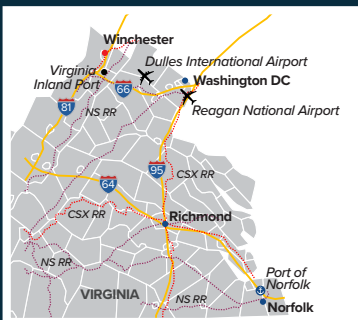

The northernmost city in the Commonwealth of Virginia, Winchester is a powerful economic engine with the resources and enthusiasm to help growing companies thrive, and an authentic community surrounded by breathtaking natural beauty, including Shenandoah National Park.

Within 90 minutes of the nation's capital, Winchester provides the perfect location for businesses that depend upon quick physical and data connections to the rest of the U.S. and the world. Our city is at the heart of a region with more than 7.6 million residents and a workforce of 4.1 million, 1.4 million of whom have earned a bachelor's degree or more.

Centrally Located, Well-Connected

Winchester is centrally located, giving companies easy access to major markets throughout the eastern United States. We're right on the Interstate 81 corridor that stretches from Ontario to eastern Tennessee, offering fast connections with major north-south and east-west Interstates.

U.S. Routes 11 and 50 meet in the center of the city, and Virginia Route 37 is to the east, speeding shipments throughout the region, and reaching the intermodal Virginia Inland Port in just 20 minutes, providing fast access to the entire Port of Virginia network.

Our proximity to the nation's capital also means we're less than 90 minutes from both Dulles International and Ronald Reagan Washington National Airports, connecting you with the nation and the world.